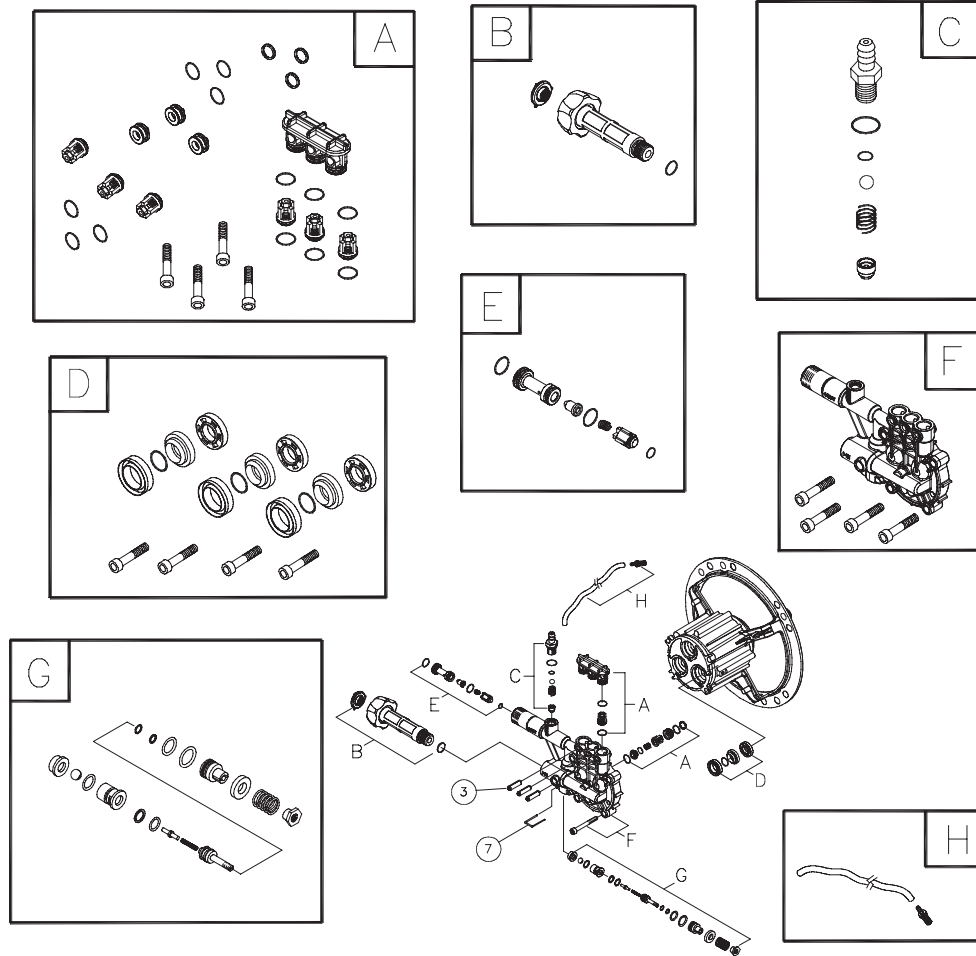

Model No. 020261-I (2200 PSI Pressure Washer) Manual No. 198968B Revision - (04/21/2006)

EXPLODED VIEW AND PARTS LIST — MAIN UNIT

Item	Part #	Description
1	199643GS	ASSY, Base
2	B199780GS	HANDLE
3	199645GS	ASSY, Chem Tank w/Clips
	195964GS	Clip
	192980GS	Kit, Fuel Valve
4	196006GS	HOSE
5	192131GS	KIT, Pump Mounting Hardware
6	B3222EGS	CAP, Chem Container
7	194264GS	KIT, Hook, Handle
8	192309GS	KIT, Hook, Base
9	192050GS	E-RING
10	88935GS	ADAPTER, Brush
11	95597GS	BRUSH, Broom
12	88934GS	EXTENSION
13	198974GS	ASSY, Wand
14	B1236CGS	ORIFICE
15	193482GS	GUN
16	88185GS	BRUSH, Utility
17	95598GS	HANDLE, Brush
18	B2203GS	KIT, Handle Connector
19	192310GS	KIT, Vibration Mount
20	196439GS	KIT, Wheel
21	194298GS	VALVE, Thermal Relief

Item	Part #	Description
22	23139GS	KEY
23	200200GS	ASSY, Pump (see page 3)
900	§	ENGINE

Items Not Illustrated:

Part #	Description
198968GS	MANUAL, Operator's
MS5573	MANUAL, Engine
BB3061BGS	OIL BOTTLE
87815GS	GOGGLES
195454GS	AXLE
A1040NGS	HOSE, Chemical
275034	DECAL, Warning
194256GS	KIT, Tag Warning

EXPLODED VIEW AND PARTS LIST — PUMP

Item	Part #	Description
3	200274GS	PLUG, Elastic
7	190578GS	PIN
A	200298GS	KIT, CHECK VALVES
B	200278GS	KIT, WATER INLET
C	200279GS	KIT, CHEMICAL INJECTION
D	200280GS	KIT, HIGH PRESSURE SEALS
E	200281GS	KIT, CHEM INJECT VENTURI
F	200282GS	KIT, PUMP HEAD, ALUM
G	200283GS	KIT, BY-PASS
H	189971GS	KIT, CHEMICAL HOSE

Parts Not Illustrated	
Part #	Description
190586GS	OIL BOTTLE
B2384GS	FILTER, Inlet
186452GS	FILTER, Inlet, Bag of 10

NOTE: Item letters A - H are service kits and include all parts shown within the box.